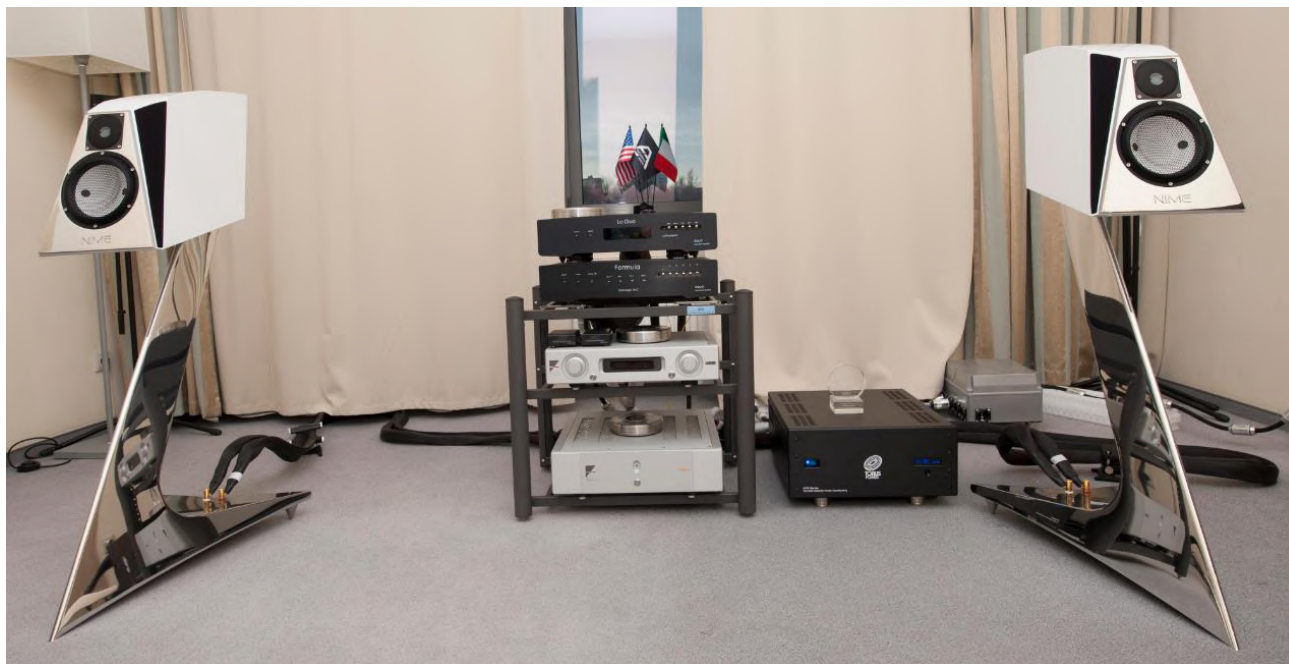

ELITE ONE – 26000 euro

ELITE ONE S – 52000 euro

ELITE TWO – 23000 euro

MYA – 16000 euro

POETICA – 26000 euro

*BLACK DIAMOND – 9500 euro
Subwoofer.*